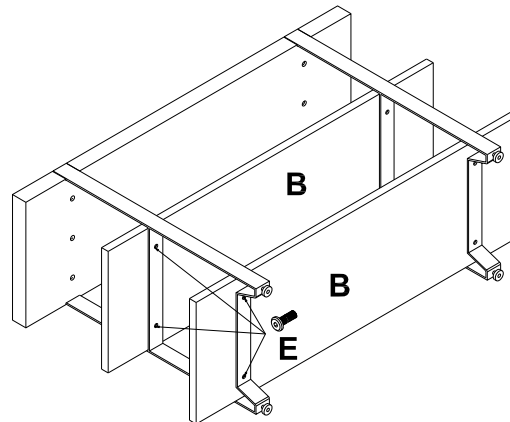

### Step 3

With Grooves facing down, position Top (A) in to the 2 Metal Ends (C). Align the Metal Ends to the Grooves in the Top. Attach the Top in 6 places to the Metal Ends using the 40 MM Bolt (D) & Washer (F). **DO NOT TIGHTEN FIRMLY AT THIS TIME.**

### Step 4

**Note:** It will help to have a second person at this time to assist in assembly.

Lay on side and position Shelves (B) in to Metal Ends (C). Align thru holes in Shelf Supports on Metal Ends to the threaded inserts in bottom of shelves. Attach shelves in 4 places using 20 MM Bolt (E)